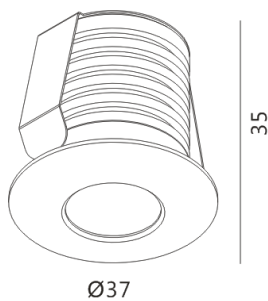

RAY-AISI

Available colors:	●
Beam angle:	15°
Location:	Interior
Manufacturer:	FLUA
Wattage:	4,3W
Materials:	Aluminum
Led Color:	3000K / 4000K / 6500K
Product Dimension:	D37*35mm
IP Code:	65
Fixation:	Recessed
CRI :	80
Lumen Output:	121LM
Input:	220-240V 50/60 Hz

DIMENSION DRAW:

Unit: mm

CONTACT:

WWW.SPECTRADESIGNCENTER.TN

PHONE: 71 181 020

EMAIL: a.ammar@spectradesigncenter.tn

RUE OMAR ELKHAYEM Z.I KRAM TUNIS

Tunis, Tunisia